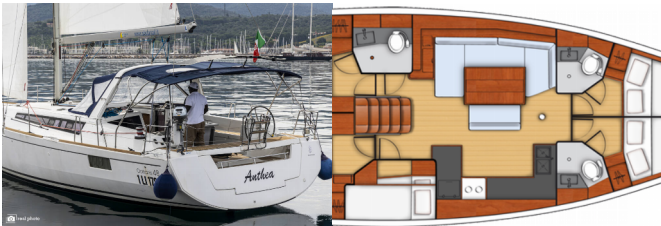

OCEANIS 48

Anthea (2015)

Allure Navis D.O.O. • Antuna Branka Šimića 33 • 21000 Split • Croatia

Phone: +385 95 502 0094

Phone 2: +385 99 844 2210

E-mail: info@allure-navis.com

Web: www.allure-navis.com

Yacht Base	Marina Di Scarlino - Follonica, Italy
Yacht ID	571
Yacht Brands	Beneteau
Yacht Name	Anthea
Production Year	2015
Length	48 Ft
Cabins	5
Berths	10 + 2
WC/Shower	3

COMFORT: Bed linen, Cockpit cushions

DECK: Bathing platform, Bimini top, Cockpit table, Cockpit/stern, outside shower, Dinghy, Electric anchor windlass, Sprayhood, Teak cockpit

ENTERTAINMENT: Radio CD player