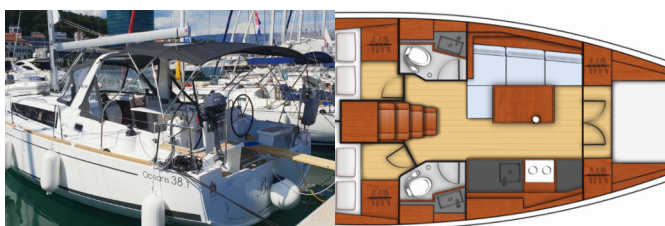

OCEANIS 38.1

Bellona (2018)

Allure Navis D.O.O. • Antuna Branka Šimića 33 • 21000 Split • Croatia

Phone: +385 95 502 0094

Phone 2: +385 99 844 2210

E-mail: info@allure-navis.com

Web: www.allure-navis.com

Yacht Base	ACI Marina Split, Croatia
Yacht ID	5562
Yacht Brands	Beneteau
Yacht Name	Bellona
Production Year	2018
Length	38 Ft
Cabins	3
Berths	6 + 2
WC/Shower	2

COMFORT: Cockpit cushions

DECK: Bathing platform, Bimini top, Boat hook, Cockpit table, Cockpit/stern, outside shower, Dinghy, Dinghy (byboat) pump, Electric anchor windlass, Fenders, Gangway, Main anchor, Main Deck Compass, Mooring ropes, Spare anchor (Reserve, Auxiliary anchor), Sprayhood, Teak cockpit

SAFETY: Emergency tiller, First aid kit, Oars (Paddles), Safety equipment, VHF radio

YACHT ELECTRICS: 12V Socket, Battery charger, Shore connection 220 V

PRICE AND AVAILABILITY

Oceanis 38.1 Bellona (2018)