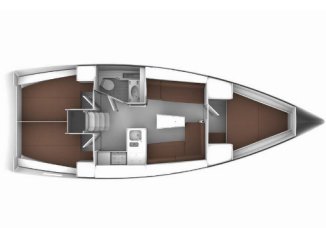

Yacht Base	ACI Marina Split, Croatia
Yacht ID	5560
Yacht Brands	Bavaria
Yacht Name	Smiley
Production Year	2017
Length	37 Ft
Cabins	3
Berths	6 + 2
WC/Shower	1

DECK: Anchor with chain, Bathing platform, Bimini top, Boat hook, Cockpit table, Cockpit/stern, outside shower, Dinghy, Electric anchor windlass, Fenders, Gangway, Mooring ropes, Spare anchor (Reserve, Auxiliary anchor), Sprayhood, Teak cockpit

SAFETY: Emergency tiller, First aid kit, Oars (Paddles), Safety equipment, VHF radio

YACHT ELECTRICS: Battery charger, Pump, Shore connection 220 V

PRICE AND AVAILABILITY

Bavaria Cruiser 37 Smiley (2017)