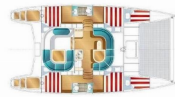

NAUTITECH 40

Rapido (2008)

Allure Navis D.O.O. • Antuna Branka Šimića 33 • 21000 Split • Croatia

Phone: +385 95 502 0094

Phone 2: +385 99 844 2210

E-mail: info@allure-navis.com

Web: www.allure-navis.com

Yacht Base	ACI Marina Split, Croatia
Yacht ID	5546
Yacht Brands	Nautitech
Yacht Name	Rapido
Production Year	2008
Length	39 Ft
Cabins	4 + 2
Berths	8 + 2
WC/Shower	2

COMFORT: Cockpit cushions

DECK: Anchor with chain, Boat hook, Cockpit table, Cockpit/stern, outside shower, Deck brush, Dinghy, Dinghy (byboat) pump, Electric anchor windlass, Fenders, Gangway, Hard Top Bimini, Main Deck Compass, Mooring ropes, Spare anchor (Reserve, Auxiliary anchor), Water hose