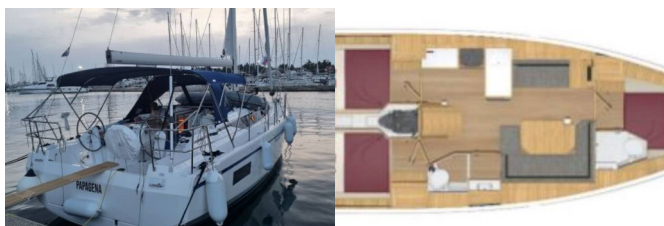

BAVARIA C38

Papagena (2024)

Allure Navis D.O.O. • Antuna Branka Šimića 33 • 21000 Split • Croatia

Phone: +385 95 502 0094

Phone 2: +385 99 844 2210

E-mail: info@allure-navis.com

Web: www.allure-navis.com

Yacht Base	ACI Marina Trogir, Croatia
Yacht ID	5535
Yacht Brands	Bavaria
Yacht Name	Papagena
Production Year	2024
Length	37 Ft
Cabins	3
Berths	6 + 1
Max Persons	7
WC/Shower	2

COMFORT: Bed linen, Blankets, Cockpit cushions, Pillows

DECK: Anchor swivel, Bathing platform, Bimini top, Black ball, Black conus, Boat hook, Cockpit table, Cockpit/stern, outside shower, Dinghy, Electric anchor windlass, Fenders, Gangway, Impeller, V-belt, oilfilter, Main anchor, Mooring ropes, Outboard engine, Plastic bucket, Spare anchor (Reserve, Auxiliary anchor), Sprayhood, Spring line, Swimming ladder, Water hose, Winch handles