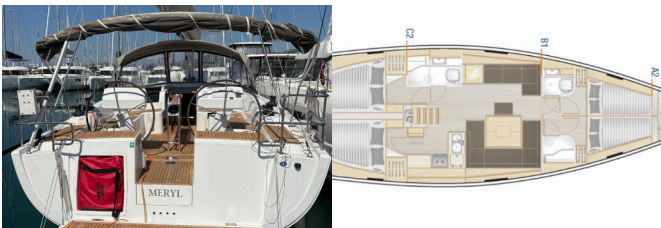

HANSE 458

Meryl (2019)

Allure Navis D.O.O. • Antuna Branka Šimića 33 • 21000 Split • Croatia

Phone: +385 95 502 0094

Phone 2: +385 99 844 2210

E-mail: info@allure-navis.com

Web: www.allure-navis.com

Yacht Base	Marina Kastela, Croatia
Yacht ID	5526
Yacht Brands	Hanse Yachts
Yacht Name	Meryl
Production Year	2019
Length	46 Ft
Cabins	4
Berths	8 + 2
WC/Shower	2

COMFORT: Bed linen

DECK: Bathing platform, Bimini top, Cockpit table, Cockpit/stern, outside shower, Dinghy, Electric anchor windlass, Sprayhood, Teak cockpit

ENTERTAINMENT: Outdoor speakers, Radio CD player

GALLEY: Gas cookers, Hot water, Kitchen utensils (Galley equipment, cutlery), Oven, Refrigerator

NAVIGATION: Autopilot, Bow thruster, GPS chart plotter - cockpit, Navigation (Nautical) charts and nautical guide, Pilot book, Tridata

SAFETY: Set of tools, VHF radio

YACHT ELECTRICS: Battery charger, Inverter