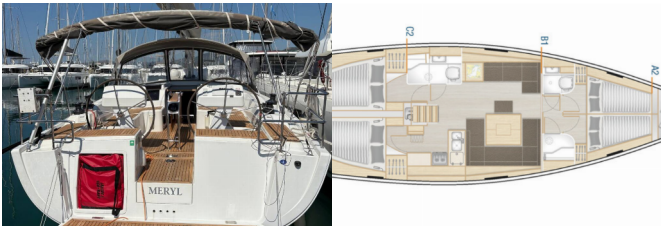

HANSE 458

Meryl (2019)

Allure Navis D.O.O. • Antuna Branka Šimića 33 • 21000 Split • Croatia

Phone: +385 95 502 0094

Phone 2: +385 99 844 2210

E-mail: info@allure-navis.com

Web: www.allure-navis.com

Yacht Base	Marina Kastela, Croatia
Yacht ID	5526
Yacht Brands	Hanse Yachts
Yacht Name	Meryl
Production Year	2019
Length	46 Ft
Cabins	4
Berths	8 + 2
WC/Shower	2

COMFORT: Bed linen

DECK: Bathing platform, Bimini top, Cockpit table, Cockpit/stern, outside shower, Dinghy, Electric anchor windlass, Sprayhood, Teak cockpit

ENTERTAINMENT: Outdoor speakers, Radio CD player