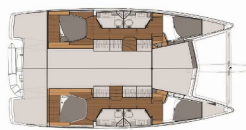

Allure Navis D.O.O. • Antuna Branka Šimića 33 • 21000 Split • Croatia

Phone: +385 95 502 0094

Phone 2: +385 99 844 2210

E-mail: info@allure-navis.com

Web: www.allure-navis.com