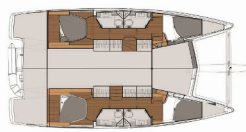

Allure Navis D.O.O. • Antuna Branka Šimića 33 • 21000 Split • Croatia

Phone: +385 95 502 0094

Phone 2: +385 99 844 2210

E-mail: info@allure-navis.com

Web: www.allure-navis.com