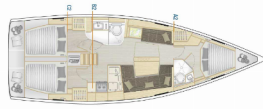

HANSE 418

Teri (2024)

Allure Navis D.O.O. • Antuna Branka Šimića 33 • 21000 Split • Croatia

Phone: +385 95 502 0094

Phone 2: +385 99 844 2210

E-mail: info@allure-navis.com

Web: www.allure-navis.com

Yacht Base	Trogir, Yachtclub Seget (Marina Baotić), Croatia
Yacht ID	5489
Yacht Brands	Hanse Yachts
Yacht Name	Teri
Production Year	2024
Length	41 Ft
Cabins	3
Berths	6 + 2
Max Persons	8
WC/Shower	2

COMFORT: Bed linen

DECK: Bathing platform, Bimini top, Cockpit table, Cockpit/stern, outside shower, Dinghy, Sprayhood, Teak cockpit

ENTERTAINMENT: Outdoor speakers, Radio CD player

GALLEY: Freezer, Hot water, Kitchen utensils (Galley equipment, cutlery), Oven, Refrigerator, Stove

NAVIGATION: Autopilot, Bow thruster, GPS chart plotter - cockpit, Nautical charts, Pilot book, Tridata

SAFETY: VHF radio

SAILS: Electric primary winch

YACHT ELECTRICS: Battery charger, Inverter