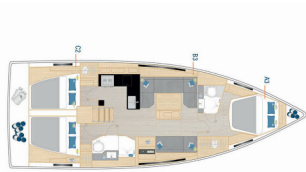

Web: [www.allure-navis.com](http://www.allure-navis.com)

<b>Yacht Base</b>	Marina Kastela, Croatia
<b>Yacht ID</b>	5487
<b>Yacht Brands</b>	Hanse Yachts
<b>Yacht Name</b>	La Brisa
<b>Production Year</b>	2024
<b>Length</b>	41 Ft
<b>Cabins</b>	3
<b>Berths</b>	6 + 2
<b>Max Persons</b>	8
<b>WC/Shower</b>	2

**COMFORT:** Bed linen, Cockpit cushions

**DECK:** Bathing platform, Bimini top, Cockpit table, Cockpit/stern, outside shower, Dinghy, Sprayhood, Teak cockpit

**ENTERTAINMENT:** Outdoor speakers, Radio CD player