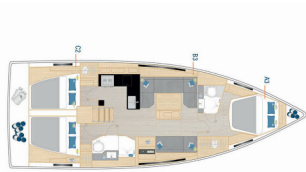

HANSE 410

La Brisa (2024)

Allure Navis D.O.O. • Antuna Branka Šimića 33 • 21000 Split • Croatia

Phone: +385 95 502 0094

Phone 2: +385 99 844 2210

E-mail: info@allure-navis.com

Web: www.allure-navis.com

Yacht Base	Marina Kastela, Croatia
Yacht ID	5487
Yacht Brands	Hanse Yachts
Yacht Name	La Brisa
Production Year	2024
Length	41 Ft
Cabins	3
Berths	6 + 2
Max Persons	8
WC/Shower	2

COMFORT: Bed linen, Cockpit cushions

DECK: Bathing platform, Bimini top, Cockpit table, Cockpit/stern, outside shower, Dinghy, Sprayhood, Teak cockpit

ENTERTAINMENT: Outdoor speakers, Radio CD player

GALLEY: Additional fridge, Freezer, Hot water, Kitchen utensils (Galley equipment, cutlery), Oven, Refrigerator, Stove