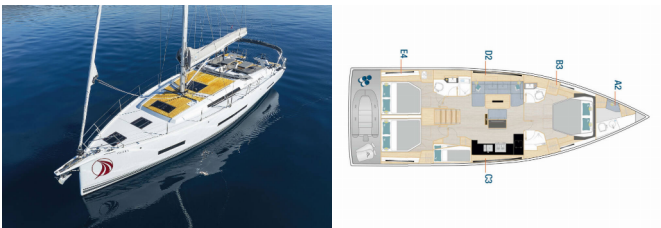

Web: [www.allure-navis.com](http://www.allure-navis.com)

<b>Yacht Base</b>	Marina Kastela, Croatia
<b>Yacht ID</b>	5482
<b>Yacht Brands</b>	Hanse Yachts
<b>Yacht Name</b>	Tropea - OW
<b>Production Year</b>	2024
<b>Length</b>	52 Ft
<b>Cabins</b>	4 + 1
<b>Berths</b>	8 + 2 + 1
<b>Max Persons</b>	11
<b>WC/Shower</b>	2 + 1

**COMFORT:** Bed linen, Cockpit cushions

**DECK:** Bathing platform, Bimini top, Cockpit fridge, Cockpit table, Cockpit/stern, outside shower, Dinghy, Sprayhood, Teak cockpit

**ENTERTAINMENT:** Outdoor speakers, Radio CD player