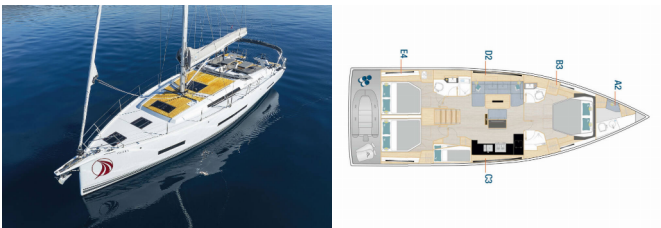

HANSE 510

Tropea - OW (2024)

Allure Navis D.O.O. • Antuna Branka Šimića 33 • 21000 Split • Croatia

Phone: +385 95 502 0094

Phone 2: +385 99 844 2210

E-mail: info@allure-navis.com

Web: www.allure-navis.com

Yacht Base	Marina Kastela, Croatia
Yacht ID	5482
Yacht Brands	Hanse Yachts
Yacht Name	Tropea - OW
Production Year	2024
Length	52 Ft
Cabins	4 + 1
Berths	8 + 2 + 1
Max Persons	11
WC/Shower	2 + 1

COMFORT: Bed linen, Cockpit cushions

DECK: Bathing platform, Bimini top, Cockpit fridge, Cockpit table, Cockpit/stern, outside shower, Dinghy, Sprayhood, Teak cockpit

ENTERTAINMENT: Outdoor speakers, Radio CD player