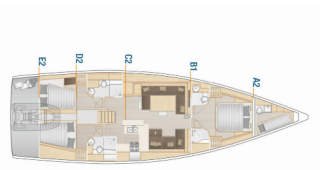

Allure Navis D.O.O. • Antuna Branka Šimića 33 • 21000 Split • Croatia

Phone: +385 95 502 0094

Phone 2: +385 99 844 2210

E-mail: info@allure-navis.com

Web: www.allure-navis.com