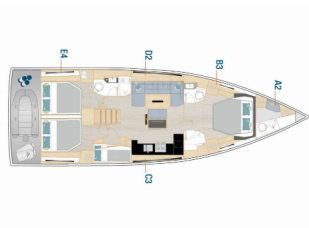

HANSE 510

Darling - OW (2024)

Allure Navis D.O.O. • Antuna Branka Šimića 33 • 21000 Split • Croatia

Phone: +385 95 502 0094

Phone 2: +385 99 844 2210

E-mail: info@allure-navis.com

Web: www.allure-navis.com

Yacht Base	Trogir, Yachtclub Seget (Marina Baotić), Croatia
Yacht ID	5478
Yacht Brands	Hanse Yachts
Yacht Name	Darling - OW
Production Year	2024
Length	52 Ft
Cabins	4 + 1
Berths	8 + 2 + 1
Max Persons	11
WC/Shower	2 + 1

COMFORT: Bed linen, Cockpit cushions, Sundeck cushions

DECK: Bathing platform, Cockpit fridge, Cockpit table, Cockpit/stern, outside shower, Dinghy, Grill/Barbecue/Plancha, Hard Top Bimini, Hydraulic lifting swimming platform, Smart tender system, Sprayhood, Teak cockpit, Teak deck

ENTERTAINMENT: Outdoor speakers, Radio CD player, TV, Wet bar

GALLEY: Dishwasher, Freezer, Hot water, Kitchen utensils (Galley equipment, cutlery), Oven, Refrigerator, Stove

INTERIOR: Electric toilet

NAVIGATION: Autopilot, Bow thruster, GPS chart plotter - cockpit, Nautical charts, Pilot book, Radar, Stern thruster, Tridata

SAFETY: VHF radio

SAILS: 145% reacher on a second forestay, Electric primary winch, Electric secondary winch, Performance sails

YACHT ELECTRICS: Air Conditioning, Battery charger, Generator, Heating, Inverter, Solar panels