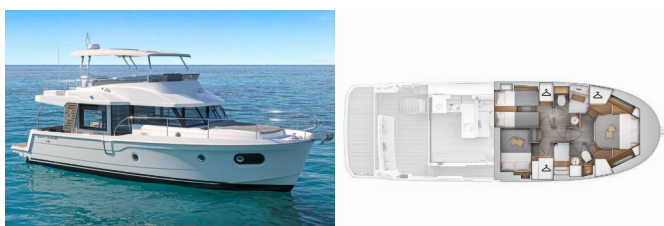

Yacht Base	Marina Frapa, Rogoznica, Croatia
Yacht ID	5472
Yacht Brands	Beneteau
Yacht Name	Nereide
Production Year	2024
Length	48 Ft
Cabins	3
Berths	6 + 1
Max Persons	7
WC/Shower	2

COMFORT: Cockpit cushions

DECK: Bathing platform, Bimini top, Boat hook, Cockpit table with light, Cockpit/stern, outside shower, Dinghy, Dinghy (byboat) pump, Electric anchor windlass, Fenders, Fridge on flybridge, Hydraulic gangway, Jerry cans for diesel, Main anchor, Mooring ropes, Plastic bucket, Round/globular fender, Spotlight / Headlights, Sprayhood, Teak cockpit, Water hose