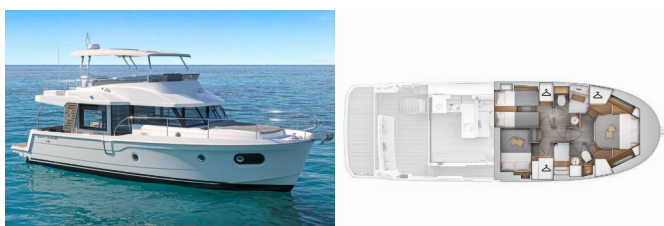

Web: [www.allure-navis.com](http://www.allure-navis.com)

<b>Yacht Base</b>	Marina Frapa, Rogoznica, Croatia
<b>Yacht ID</b>	5472
<b>Yacht Brands</b>	Beneteau
<b>Yacht Name</b>	Nereide
<b>Production Year</b>	2024
<b>Length</b>	48 Ft
<b>Cabins</b>	3
<b>Berths</b>	6 + 1
<b>Max Persons</b>	7
<b>WC/Shower</b>	2

**COMFORT:** Cockpit cushions

**DECK:** Bathing platform, Bimini top, Boat hook, Cockpit table with light, Cockpit/stern, outside shower, Dinghy, Dinghy (byboat) pump, Electric anchor windlass, Fenders, Fridge on flybridge, Hydraulic gangway, Jerry cans for diesel, Main anchor, Mooring ropes, Plastic bucket, Round/globular fender, Spotlight / Headlights, Sprayhood, Teak cockpit, Water hose