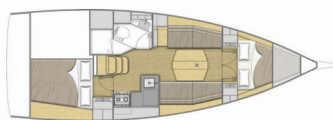

Allure Navis D.O.O. • Antuna Branka Šimića 33 • 21000 Split • Croatia

Phone: +385 95 502 0094

Phone 2: +385 99 844 2210

E-mail: info@allure-navis.com

Web: www.allure-navis.com