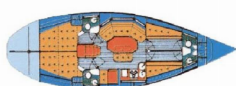

ELAN 431

Gem (1996)

Allure Navis D.O.O. • Antuna Branka Šimića 33 • 21000 Split • Croatia

Phone: +385 95 502 0094

Phone 2: +385 99 844 2210

E-mail: info@allure-navis.com

Web: www.allure-navis.com

Yacht Base	Tribunj D-Marin, Croatia
Yacht ID	5406
Yacht Brands	Elan Marine
Yacht Name	Gem
Production Year	1996
Length	43 Ft
Cabins	4
Berths	8
WC/Shower	3

COMFORT: Bedlinen and towels, Cockpit cushions

DECK: Bimini top, Cockpit table, Cockpit/stern, outside shower, Dinghy with outboard engine, Electric anchor windlass, Sprayhood

ENTERTAINMENT: Outdoor speakers, Radio CD mp3 player, Wi-Fi Internet

GALLEY: Gas cookers, Oven, Refrigerator

NAVIGATION: Autopilot, Bow thruster, Echosounder/Depthsounder, GPS, GPS chart plotter - cockpit, Speedometer (Speed log), Wind instrument/Anemometer

SAFETY: Black Water Tank

YACHT ELECTRICS: 220V socket, Heating, Shore connection 220 V