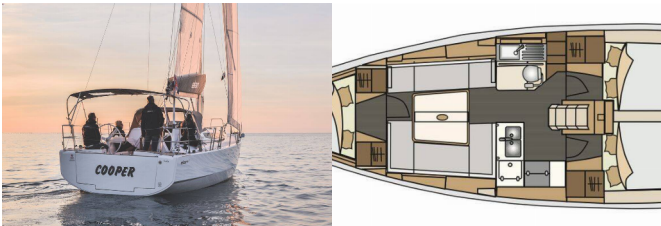

ELAN E4

Cooper (2018)

Allure Navis D.O.O. • Antuna Branka Šimića 33 • 21000 Split • Croatia

Phone: +385 95 502 0094

Phone 2: +385 99 844 2210

E-mail: info@allure-navis.com

Web: www.allure-navis.com

Yacht Base	Marina Zadar (ex. Tankercomerc), Croatia
Yacht ID	5377
Yacht Brands	Elan Marine
Yacht Name	Cooper
Production Year	2018
Length	35 Ft
Cabins	3
Berths	6 + 2
WC/Shower	1

COMFORT: Bed linen, Deck cushions

DECK: Bathing platform, Bimini top, Cockpit table, Cockpit/stern, outside shower, Dinghy, Electric anchor windlass, Gangway, Grill/Barbecue/Plancha, Main anchor, Main Deck Compass, Sprayhood, Sun deck, Swimming ladder