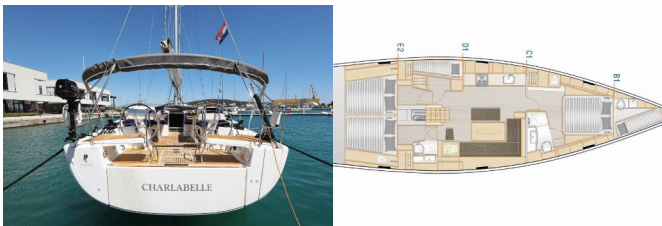

Yacht Base	Trogir, Yachtclub Seget (Marina Baotić), Croatia
Yacht ID	5375
Yacht Brands	Hanse Yachts
Yacht Name	Charlabelle - OW
Production Year	2023
Length	51 Ft
Cabins	4 + 1
Berths	8 + 2 + 1
Max Persons	12
WC/Shower	2 + 1

COMFORT: Bed linen, Cockpit cushions

DECK: Bathing platform, Bimini top, Cockpit table, Cockpit/stern, outside shower, Dinghy, Sprayhood, Teak cockpit

ENTERTAINMENT: Outdoor speakers, Radio CD player, TV