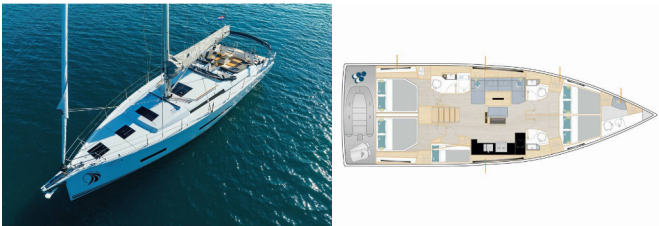

HANSE 510

Hype (2023)

Allure Navis D.O.O. • Antuna Branka Šimića 33 • 21000 Split • Croatia

Phone: +385 95 502 0094

Phone 2: +385 99 844 2210

E-mail: info@allure-navis.com

Web: www.allure-navis.com

Yacht Base	Marina Kornati, Biograd, Croatia
Yacht ID	5361
Yacht Brands	Hanse Yachts
Yacht Name	Hype
Production Year	2023
Length	52 Ft
Cabins	5 + 1
Berths	10 + 2 + 1
Max Persons	12
WC/Shower	3 + 1

COMFORT: Bed linen, Cockpit cushions

DECK: Bathing platform, Bimini top, Cockpit table, Cockpit/stern, outside shower, Dinghy, Sprayhood, Teak cockpit

ENTERTAINMENT: Indoor speakers, Outdoor speakers, Radio CD player