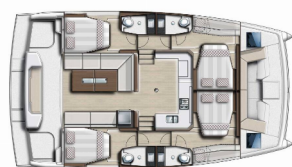

DECK: Bathing platform, Bimini top, Cockpit table, Cockpit/stern, outside shower, Dinghy, Forward cockpit, Sprayhood

ENTERTAINMENT: Outdoor speakers, Radio CD player, TV

GALLEY: Freezer, Hot water, Kitchen utensils (Galley equipment, cutlery), Oven, Refrigerator, Stove

NAVIGATION: Autopilot, GPS chart plotter - cockpit, Nautical charts, Pilot book, Tridata

SAFETY: VHF radio

SAILS: Electric halyard winch

YACHT ELECTRICS: Battery charger, Inverter, Solar panels

| | |
|------------------------|---|
| Yacht Base | Dubrovnik, Komolac, ACI Marina Dubrovnik, Croatia |
| Yacht ID | 5358 |
| Yacht Brands | Catana |
| Yacht Name | Jenny |
| Production Year | 2023 |
| Length | 40 Ft |
| Cabins | 4 |
| Berths | 8 + 2 |
| Max Persons | 10 |
| WC/Shower | 4 |