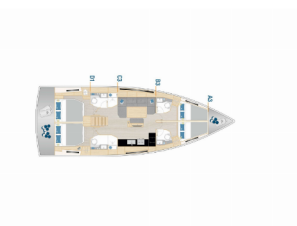

Web: [www.allure-navis.com](http://www.allure-navis.com)

<b>Yacht Base</b>	Marina Kastela, Croatia
<b>Yacht ID</b>	5345
<b>Yacht Brands</b>	Hanse Yachts
<b>Yacht Name</b>	Shadow Of The Wind
<b>Production Year</b>	2024
<b>Length</b>	48 Ft
<b>Cabins</b>	4
<b>Berths</b>	8 + 2
<b>WC/Shower</b>	4

**COMFORT:** Blankets, Cockpit cushions, Pillows, Sheets, Towels

**DECK:** Anchor with chain, Bathing platform, Bimini top, Cockpit/stern, outside shower, Dinghy, Electric anchor windlass, Fenders, Gangway, Jerry cans for fuel, Lowerable cockpit table, Mooring ropes, Outboard engine, Sprayhood