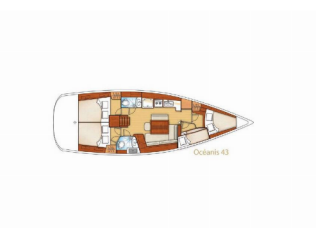

OCEANIS 43

Beluga (2009)

Allure Navis D.O.O. • Antuna Branka Šimića 33 • 21000 Split • Croatia

Phone: +385 95 502 0094

Phone 2: +385 99 844 2210

E-mail: info@allure-navis.com

Web: www.allure-navis.com

Yacht Base	Athens, Kalympaki Marina, Greece
Yacht ID	533
Yacht Brands	Beneteau
Yacht Name	Beluga
Production Year	2009
Length	43 Ft
Cabins	4
Berths	8 + 2
Max Persons	10
WC/Shower	2

COMFORT: Bed linen, Blankets, Pillows, Towels

DECK: Anchor with chain, Bimini top, Black ball, Boat hook, Bosun's chair (Safe seat)(boatswain's chair), Deck brush, Diesel filter, Dinghy, Electric anchor windlass, Fenders, Gangway, Impeller, Jerry cans for diesel, Mooring ropes, Oil filter, Outboard engine, Plastic bucket, Repair box for dinghy, Reserve motor oil, Spare anchor (Reserve, Auxiliary anchor), Sprayhood, Swimming ladder, Winch handles