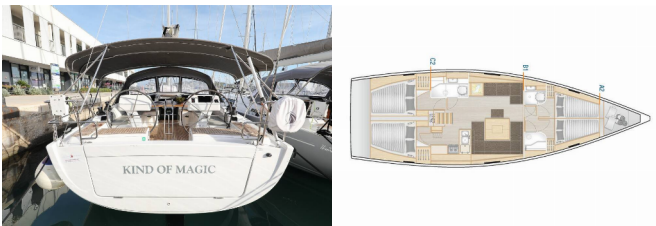

Web: [www.allure-navis.com](http://www.allure-navis.com)

<b>Yacht Base</b>	Trogir, Yachtclub Seget (Marina Baotic), Croatia
<b>Yacht ID</b>	5329
<b>Yacht Brands</b>	Hanse Yachts
<b>Yacht Name</b>	Kind Of Magic
<b>Production Year</b>	2022
<b>Length</b>	46 Ft
<b>Cabins</b>	4
<b>Berths</b>	8 + 2
<b>Max Persons</b>	10
<b>WC/Shower</b>	2

**COMFORT:** Bed linen

**DECK:** Bathing platform, Bimini top, Cockpit table, Cockpit/stern, outside shower, Dinghy, Electric anchor windlass, Sprayhood, Teak cockpit

**ENTERTAINMENT:** Outdoor speakers, Radio CD player