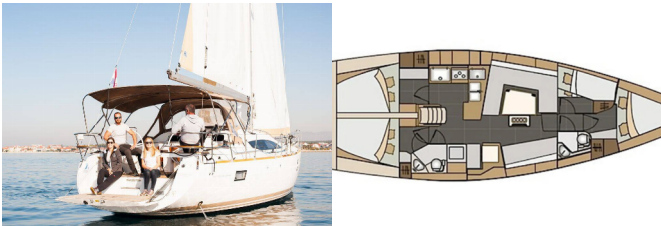

Yacht Base	Marina Zadar (ex. Tankerkomerc), Croatia
Yacht ID	5304
Yacht Brands	Elan Marine
Yacht Name	Princess Tena
Production Year	2017
Length	45 Ft
Cabins	4
Berths	8 + 2
Max Persons	10
WC/Shower	2

COMFORT: Bed linen, Cockpit cushions, Sundeck cushions

DECK: Anchor with chain, Bathing platform, Bilge pump - Mechanic, Bimini top, Bosun's chair (Safe seat)(boatswain's chair), Cockpit table, Cockpit/stern, outside shower, Dinghy, Electric anchor windlass, Fenders, Gangway, Mooring ropes, Spare anchor (Reserve, Auxiliary anchor), Sprayhood, Swimming ladder, Water hose