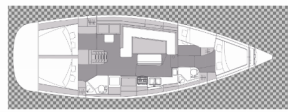

Yacht Base	ACI Marina Trogir, Croatia
Yacht ID	5302
Yacht Brands	Elan Marine
Yacht Name	Sokol
Production Year	2021
Length	44 Ft
Cabins	4
Berths	8 + 2
WC/Shower	2

COMFORT: Bed linen, Blankets, Cockpit cushions, Pillows