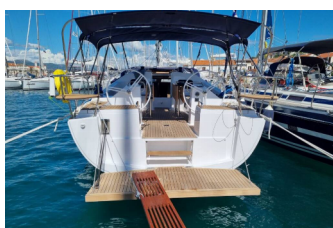

Yacht Base	ACI Marina Trogir, Croatia
Yacht ID	5302
Yacht Brands	Elan Marine
Yacht Name	Sokol
Production Year	2021
Length	44 Ft
Cabins	4
Berths	8 + 2
WC/Shower	2

COMFORT: Bed linen, Blankets, Cockpit cushions, Pillows

DECK: Anchor swivel, Bathing platform, Bimini top, Black ball, Black conus, Boat hook, Cockpit table, Cockpit/stern, outside shower, Dinghy, Electric anchor windlass, Fenders, Gangway, Impeller, V-belt, oilfilter, Main anchor, Mooring ropes, Outboard engine, Plastic bucket, Spare anchor (Reserve, Auxiliary anchor), Sprayhood, Spring line, Swimming ladder, Teak deck, Water hose, Winch handles