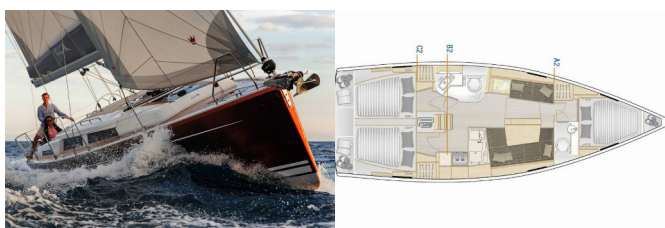

Web: [www.allure-navis.com](http://www.allure-navis.com)

<b>Yacht Base</b>	Dubrovnik, Komolac, ACI Marina Dubrovnik, Croatia
<b>Yacht ID</b>	5301
<b>Yacht Brands</b>	Hanse Yachts
<b>Yacht Name</b>	Jolana
<b>Production Year</b>	2019
<b>Length</b>	37 Ft
<b>Cabins</b>	3
<b>Berths</b>	6 + 2
<b>Max Persons</b>	8
<b>WC/Shower</b>	2

**COMFORT:** Bed linen

**DECK:** Bathing platform, Bimini top, Cockpit table, Cockpit/stern, outside shower, Dinghy, Electric anchor windlass, Sprayhood, Teak cockpit

**ENTERTAINMENT:** Outdoor speakers, Radio CD player