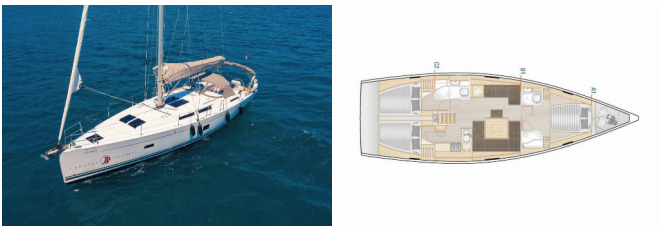

HANSE 458

One Life (2021)

Allure Navis D.O.O. • Antuna Branka Šimića 33 • 21000 Split • Croatia

Phone: +385 95 502 0094

Phone 2: +385 99 844 2210

E-mail: info@allure-navis.com

Web: www.allure-navis.com

Yacht Base	Trogir, Yachtclub Seget (Marina Baotić), Croatia
Yacht ID	5300
Yacht Brands	Hanse Yachts
Yacht Name	One Life
Production Year	2021
Length	46 Ft
Cabins	3
Berths	6 + 2
Max Persons	8
WC/Shower	2

COMFORT: Bed linen, Cockpit cushions

DECK: Bathing platform, Bimini top, Cockpit fridge, Cockpit grill, Cockpit table, Cockpit/stern, outside shower, Dinghy, Sprayhood, Teak cockpit

ENTERTAINMENT: Outdoor speakers, Radio CD player, TV