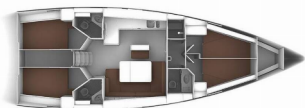

Yacht Base	Athens, Alimos Marina, Greece
Yacht ID	530
Yacht Brands	Bavaria
Yacht Name	Ioli
Production Year	2016
Length	47 Ft
Cabins	4
Berths	8
WC/Shower	3

COMFORT: Bedlinen and towels, Blankets, Cockpit cushions, Pillows