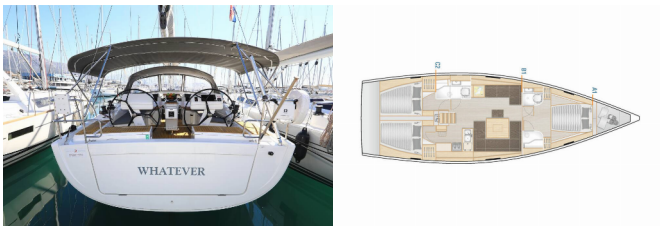

HANSE 458

Whatever (2021)

Allure Navis D.O.O. • Antuna Branka Šimića 33 • 21000 Split • Croatia

Phone: +385 95 502 0094

Phone 2: +385 99 844 2210

E-mail: info@allure-navis.com

Web: www.allure-navis.com

Yacht Base	Marina Kastela, Croatia
Yacht ID	5299
Yacht Brands	Hanse Yachts
Yacht Name	Whatever
Production Year	2021
Length	46 Ft
Cabins	3
Berths	6 + 2
Max Persons	8
WC/Shower	2

COMFORT: Bed linen

DECK: Bathing platform, Bimini top, Cockpit table, Cockpit/stern, outside shower, Dinghy, Sprayhood, Teak cockpit

ENTERTAINMENT: Outdoor speakers, Radio CD player, TV

GALLEY: Hot water, Kitchen utensils (Galley equipment, cutlery), Oven, Refrigerator, Stove

INTERIOR: Electric toilet

NAVIGATION: Autopilot, Bow thruster, GPS chart plotter - cockpit, Nautical charts, Pilot book, Tridata

SAFETY: VHF radio

SAILS: Electric halyard winch, Performance sails

YACHT ELECTRICS: Battery charger, Heating, Inverter