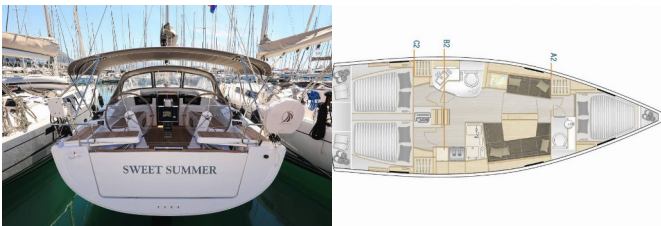

HANSE 388

Sweet Summer (2021)

Allure Navis D.O.O. • Antuna Branka Šimića 33 • 21000 Split • Croatia

Phone: +385 95 502 0094

Phone 2: +385 99 844 2210

E-mail: info@allure-navis.com

Web: www.allure-navis.com

Yacht Base	Marina Kastela, Croatia
Yacht ID	5297
Yacht Brands	Hanse Yachts
Yacht Name	Sweet Summer
Production Year	2021
Length	37 Ft
Cabins	3
Berths	6 + 2
Max Persons	8
WC/Shower	2

COMFORT: Bed linen

DECK: Bathing platform, Bimini top, Cockpit table, Cockpit/stern, outside shower, Dinghy, Electric anchor windlass, Sprayhood, Teak cockpit

ENTERTAINMENT: Outdoor speakers, Radio CD player