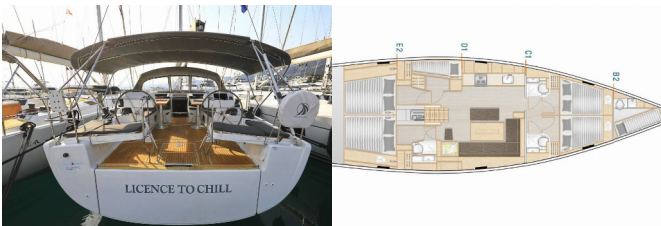

Web: [www.allure-navis.com](http://www.allure-navis.com)

<b>Yacht Base</b>	Marina Kastela, Croatia
<b>Yacht ID</b>	5290
<b>Yacht Brands</b>	Hanse Yachts
<b>Yacht Name</b>	Licence To Chill
<b>Production Year</b>	2021
<b>Length</b>	51 Ft
<b>Cabins</b>	5 + 1
<b>Berths</b>	10 + 2 + 1
<b>Max Persons</b>	12
<b>WC/Shower</b>	3 + 1

**COMFORT:** Bed linen, Cockpit cushions

**DECK:** Bathing platform, Bimini top, Cockpit table, Cockpit/stern, outside shower, Dinghy, Electric anchor windlass, Sprayhood, Teak cockpit

**ENTERTAINMENT:** Outdoor speakers, Radio CD player, TV