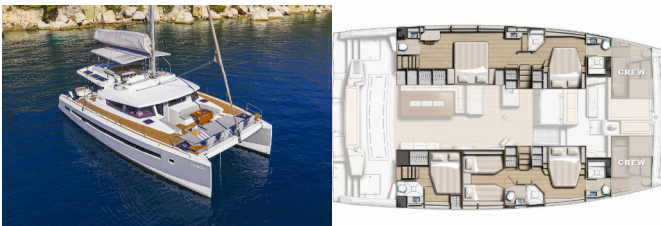

BALI 5.4

Marea I (2020)

Allure Navis D.O.O. • Antuna Branka Šimića 33 • 21000 Split • Croatia

Phone: +385 95 502 0094

Phone 2: +385 99 844 2210

E-mail: info@allure-navis.com

Web: www.allure-navis.com

Yacht Base	Marina Kastela, Croatia
Yacht ID	5286
Yacht Brands	Catana
Yacht Name	Marea I
Production Year	2020
Length	55 Ft
Cabins	5 + 2
Berths	10 + 2
Max Persons	12
WC/Shower	5 + 2

COMFORT: Bed linen, Cockpit cushions, Sundeck cushions, Towels

DECK: Bimini top, Cockpit/stern, outside shower, Dinghy with outboard engine, Flybridge, Flybridge with bimini and Fridge, Forward cockpit, Grill/Barbecue/Plancha, Teak cockpit

INTERIOR: Dryer, Electric fans in cabins, Salon table, Washing machine

NAVIGATION: Autopilot, GPS chart plotter, Pilot book, Tridata

SAFETY: VHF radio

SAILS: Electric halyard winch

YACHT ELECTRICS: Air Conditioning, Generator, Heating, Inverter, Solar panels, USB sockets, Watermaker - desalinator