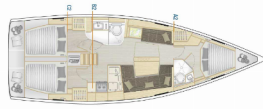

HANSE 418

Leia (2020)

Allure Navis D.O.O. • Antuna Branka Šimića 33 • 21000 Split • Croatia

Phone: +385 95 502 0094

Phone 2: +385 99 844 2210

E-mail: info@allure-navis.com

Web: www.allure-navis.com

Yacht Base	Marina Kornati, Biograd, Croatia
Yacht ID	5284
Yacht Brands	Hanse Yachts
Yacht Name	Leia
Production Year	2020
Length	41 Ft
Cabins	3
Berths	6 + 2
Max Persons	8
WC/Shower	2

COMFORT: Bed linen

DECK: Bathing platform, Bimini top, Cockpit table, Cockpit/stern, outside shower, Dinghy, Sprayhood, Teak cockpit

ENTERTAINMENT: Outdoor speakers, Radio CD player

GALLEY: Hot water, Kitchen utensils (Galley equipment, cutlery), Oven, Refrigerator, Stove

NAVIGATION: Autopilot, Bow thruster, GPS chart plotter - cockpit, Navigation (Nautical) charts and nautical guide, Pilot book, Tridata

SAFETY: VHF radio

YACHT ELECTRICS: Battery charger, Fish finder, Heating, Inverter