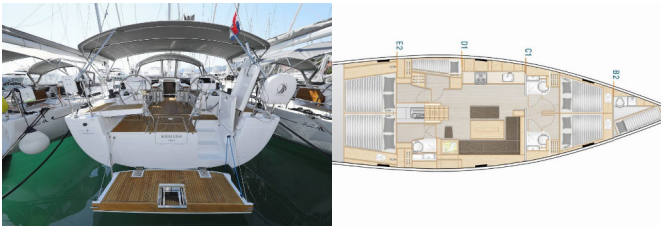

DECK: Bathing platform, Bimini top, Cockpit table, Cockpit/stern, outside shower, Dinghy, Electric anchor windlass, Sprayhood, Teak cockpit

ENTERTAINMENT: Outdoor speakers, Radio CD player, TV

GALLEY: Freezer, Hot water, Kitchen utensils (Galley equipment, cutlery), Oven, Refrigerator, Stove

Yacht Base	Marina Kastela, Croatia
Yacht ID	5276
Yacht Brands	Hanse Yachts
Yacht Name	Khaleesi
Production Year	2020
Length	51 Ft
Cabins	5 + 1
Berths	10 + 2 + 1
Max Persons	12
WC/Shower	3 + 1

PRICE AND AVAILABILITY