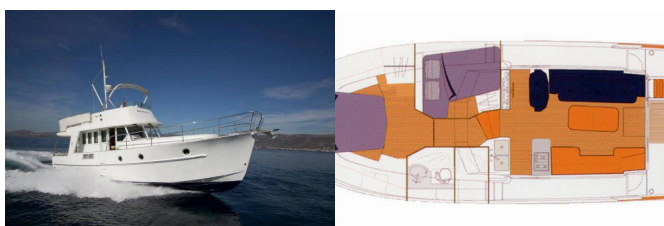

Yacht Base	Marina Zadar (ex. Tankercomerc), Croatia
Yacht ID	5259
Yacht Brands	Beneteau
Yacht Name	Skitnica
Production Year	2005
Length	44 Ft
Cabins	2
Berths	4 + 2
WC/Shower	2

COMFORT: Bed linen, Sundeck cushions

DECK: Anchor with chain, Bathing platform, Bilge pump - Mechanic, Cockpit table, Cockpit/stern, outside shower, Dinghy, Electric anchor windlass, Fenders, Flybridge, Fridge on flybridge, Hydraulic gangway, Mooring ropes, Spare anchor (Reserve, Auxiliary anchor), Swimming ladder, Water hose