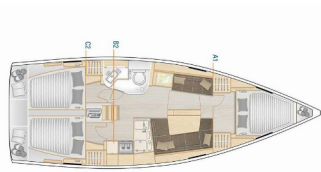

HANSE 388

Whisper (2019)

Allure Navis D.O.O. • Antuna Branka Šimića 33 • 21000 Split • Croatia

Phone: +385 95 502 0094

Phone 2: +385 99 844 2210

E-mail: info@allure-navis.com

Web: www.allure-navis.com

Yacht Base	Marina Kornati, Biograd, Croatia
Yacht ID	5250
Yacht Brands	Hanse Yachts
Yacht Name	Whisper
Production Year	2019
Length	37 Ft
Cabins	3
Berths	6 + 2
Max Persons	8
WC/Shower	1

COMFORT: Bed linen

DECK: Bathing platform, Bimini top, Cockpit table, Cockpit/stern, outside shower, Dinghy, Electric anchor windlass, Sprayhood

ENTERTAINMENT: Outdoor speakers, Radio CD player

GALLEY: Gas cookers, Hot water, Kitchen utensils (Galley equipment, cutlery), Oven, Refrigerator

NAVIGATION: Autopilot, GPS chart plotter, Navigation (Nautical) charts and nautical guide, Pilot book, Tridata

SAFETY: Set of tools, VHF radio

YACHT ELECTRICS: Battery charger, Inverter