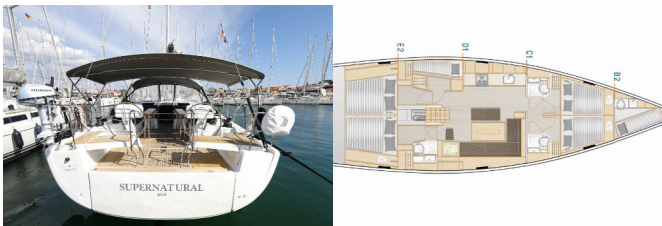

HANSE 508

Supernatural (2019)

Allure Navis D.O.O. • Antuna Branka Šimića 33 • 21000 Split • Croatia

Phone: +385 95 502 0094

Phone 2: +385 99 844 2210

E-mail: info@allure-navis.com

Web: www.allure-navis.com

Yacht Base	Marina Kornati, Biograd, Croatia
Yacht ID	5247
Yacht Brands	Hanse Yachts
Yacht Name	Supernatural
Production Year	2019
Length	51 Ft
Cabins	5 + 1
Berths	10 + 2 + 1
Max Persons	12
WC/Shower	3 + 1

COMFORT: Bed linen

DECK: Bathing platform, Bimini top, Cockpit table, Cockpit/stern, outside shower, Dinghy, Electric anchor windlass, Sprayhood, Teak cockpit

ENTERTAINMENT: Outdoor speakers, Radio CD player, TV