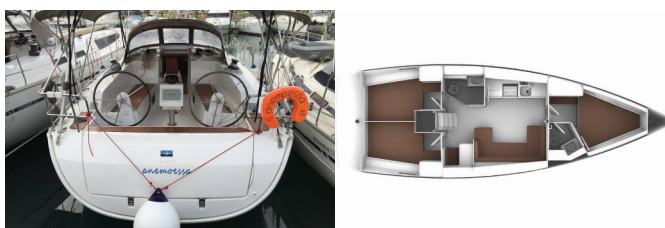

Yacht Base	Preveza, Main Port, Greece
Yacht ID	523
Yacht Brands	Bavaria
Yacht Name	Anemoessa
Production Year	2016
Length	41 Ft
Cabins	3
Berths	6 + 1
Max Persons	8
WC/Shower	2

ADDITIONAL: Flag

COMFORT: Blankets, Pillows

DECK: Anchor with chain, Bathing platform, Bimini top, Boat hook, Bosun's chair (Safe seat)(boatswain's chair), Cockpit/stern, outside shower, Dinghy, Electric anchor windlass, Floating rope, Gangway, Main anchor, Main Deck Compass, Mooring ropes, Repair box for dinghy, Reserve motor oil, Spare anchor (Reserve, Auxiliary anchor), Sprayhood