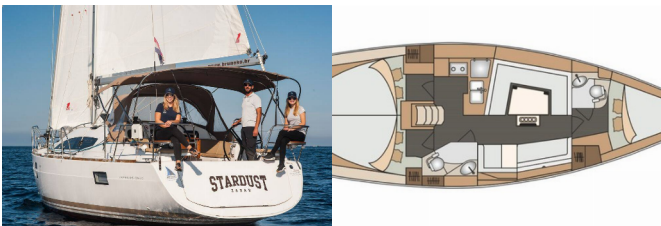

ELAN IMPRESSION 40

Stardust (2017)

Allure Navis D.O.O. • Antuna Branka Šimića 33 • 21000 Split • Croatia

Phone: +385 95 502 0094

Phone 2: +385 99 844 2210

E-mail: info@allure-navis.com

Web: www.allure-navis.com

Yacht Base	Marina Zadar (ex. Tankercomerc), Croatia
Yacht ID	5218
Yacht Brands	Elan Marine
Yacht Name	Stardust
Production Year	2017
Length	39 Ft
Cabins	3
Berths	6 + 2
Max Persons	8
WC/Shower	2

COMFORT: Bed linen, Cockpit cushions, Sundeck cushions

DECK: Anchor with chain, Bathing platform, Bimini top, Boat hook, Bosun's chair (Safe seat)(boatswain's chair), Cockpit table, Cockpit/stern, outside shower, Dinghy, Electric anchor windlass, Fenders, Gangway, Mooring ropes, Spare anchor (Reserve, Auxiliary anchor), Sprayhood, Swimming ladder, Teak cockpit, Water hose

ENTERTAINMENT: Outdoor speakers, Radio with USB, Sound System, TV, Underwater lights, Wi-Fi Internet

GALLEY: Freezer, Gas cookers, Hot water, Kitchen utensils (Galley equipment, cutlery), Oven, Refrigerator, Sink

INTERIOR: Barometer, Clock, Electric toilet

NAVIGATION: Autopilot, Binoculars, Bow thruster, Compass, Depthsounder, Divider, nautic chart, Echosounder/Depthsounder, Electronic sea charts, GPS chart plotter, GPS chart plotter - cockpit, Hand bearing compass, Log, Nautical charts, Navigation (Nautical) charts and nautical guide, Navigation set, Navigation/position Lights, Pilot book, Radar reflector, Speedometer (Speed log), Wind instrument/Anemometer, Windex

SAFETY: Black Water Tank, Distress flare box, Engine spare parts, Extra water tank, Fire axe, Fire extinguisher, First aid kit, Floating light, Horseshoe lifebuoy, Life belts (Safety harness), Life jackets, Liferaft, Safety equipment, Set of tools, Torch, VHF radio

YACHT ELECTRICS: 220V socket, Air Conditioning, Battery charger, Bilge pump - Electric, Heating, Inverter, Shore power cable, Solar panels