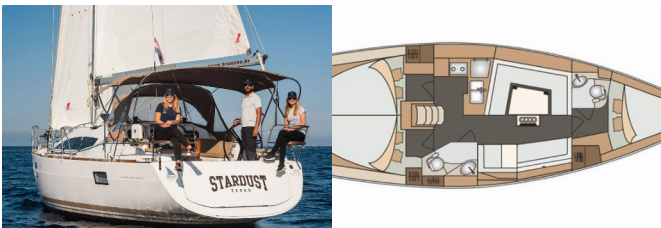

ELAN IMPRESSION 40

Stardust (2017)

Allure Navis D.O.O. • Antuna Branka Šimića 33 • 21000 Split • Croatia

Phone: +385 95 502 0094

Phone 2: +385 99 844 2210

E-mail: info@allure-navis.com

Web: www.allure-navis.com

Yacht Base	Marina Zadar (ex. Tankercomerc), Croatia
Yacht ID	5218
Yacht Brands	Elan Marine
Yacht Name	Stardust
Production Year	2017
Length	39 Ft
Cabins	3
Berths	6 + 2
Max Persons	8
WC/Shower	2

COMFORT: Bed linen, Cockpit cushions, Sundeck cushions

DECK: Anchor with chain, Bathing platform, Bimini top, Boat hook, Bosun's chair (Safe seat)(boatswain's chair), Cockpit table, Cockpit/stern, outside shower, Dinghy, Electric anchor windlass, Fenders, Gangway, Mooring ropes, Spare anchor (Reserve, Auxiliary anchor), Sprayhood, Swimming ladder, Teak cockpit, Water hose

ENTERTAINMENT: Outdoor speakers, Radio with USB, Sound System, TV, Underwater lights, Wi-Fi Internet

GALLEY: Freezer, Gas cookers, Hot water, Kitchen utensils (Galley equipment, cutlery), Oven, Refrigerator, Sink

INTERIOR: Barometer, Clock, Electric toilet

NAVIGATION: Autopilot, Binoculars, Bow thruster, Compass, Depthsounder, Divider, nautic chart, Echosounder/Depthsounder, Electronic sea charts, GPS chart plotter, GPS chart plotter - cockpit, Hand bearing compass, Log, Nautical charts, Navigation (Nautical) charts and nautical guide, Navigation set, Navigation/position Lights, Pilot book, Radar reflector, Speedometer (Speed log), Wind instrument/Anemometer, Windex

SAFETY: Black Water Tank, Distress flare box, Engine spare parts, Extra water tank, Fire axe, Fire extinguisher, First aid kit, Floating light, Horseshoe lifebuoy, Life belts (Safety harness), Life jackets, Liferaft, Safety equipment, Set of tools, Torch, VHF radio

YACHT ELECTRICS: 220V socket, Air Conditioning, Battery charger, Bilge pump - Electric, Heating, Inverter, Shore power cable, Solar panels