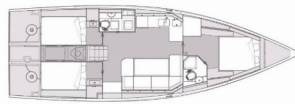

Allure Navis D.O.O. • Antuna Branka Šimića 33 • 21000 Split • Croatia

Phone: +385 95 502 0094

Phone 2: +385 99 844 2210

E-mail: info@allure-navis.com

Web: www.allure-navis.com