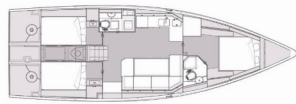

Allure Navis D.O.O. • Antuna Branka Šimića 33 • 21000 Split • Croatia

Phone: +385 95 502 0094

Phone 2: +385 99 844 2210

E-mail: info@allure-navis.com

Web: www.allure-navis.com