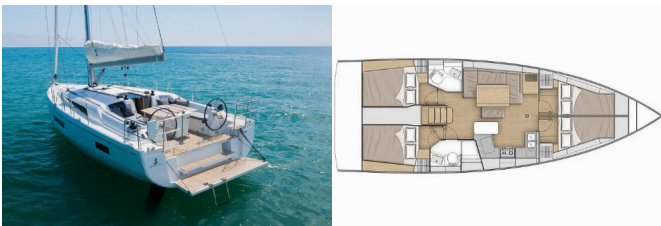

OCEANIS 40.1

Albius (2024)

Allure Navis D.O.O. • Antuna Branka Šimića 33 • 21000 Split • Croatia

Phone: +385 95 502 0094

Phone 2: +385 99 844 2210

E-mail: info@allure-navis.com

Web: www.allure-navis.com

Yacht Base	ACI Marina Split, Croatia
Yacht ID	5151
Yacht Brands	Beneteau
Yacht Name	Albius
Production Year	2024
Length	42 Ft
Cabins	4
Berths	8 + 2
WC/Shower	2

COMFORT: Sunshades

DECK: Anchor winch remote control, Bimini top, Cockpit table, Cockpit/stern, outside shower, Dinghy, Electric anchor windlass, Outboard engine, Shallow keel

ENTERTAINMENT: AUX Input, Outdoor speakers, Radio CD/mp3 player, USB, AUX input, Wi-Fi Internet