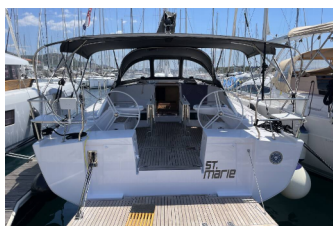

Web: [www.allure-navis.com](http://www.allure-navis.com)

**DECK:** Bimini top, Cockpit table, Cockpit/stern, outside shower, Dinghy, Electric anchor windlass, Grill/Barbecue/Plancha, Sprayhood, Teak cockpit

**ENTERTAINMENT:** Outdoor speakers, Radio, Radio CD player, TV

**GALLEY:** Hot water, Refrigerator

**NAVIGATION:** Autopilot, Bow thruster, Depthsounder, GPS chart plotter - cockpit, Speedometer (Speed log), Wind instrument/Anemometer

**SAFETY:** VHF radio

**YACHT ELECTRICS:** Inverter

<b>Yacht Base</b>	Marina Mandalina, Sibenik, Croatia
<b>Yacht ID</b>	5146
<b>Yacht Brands</b>	Elan Marine
<b>Yacht Name</b>	St. Marie
<b>Production Year</b>	2024
<b>Length</b>	45 Ft
<b>Cabins</b>	4
<b>Berths</b>	8 + 2
<b>Max Persons</b>	10
<b>WC/Shower</b>	2