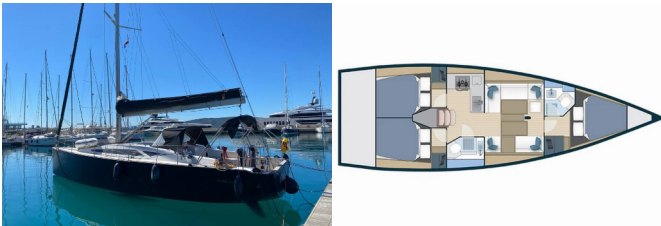

MORE 40

More Black (2020)

Allure Navis D.O.O. • Antuna Branka Šimića 33 • 21000 Split • Croatia

Phone: +385 95 502 0094

Phone 2: +385 99 844 2210

E-mail: info@allure-navis.com

Web: www.allure-navis.com

Yacht Base	Marina Kastela, Croatia
Yacht ID	5130
Yacht Brands	More Boats
Yacht Name	More Black
Production Year	2020
Length	39 Ft
Cabins	3
Berths	6 + 1 + 1
WC/Shower	2

DECK: Spare anchor (Reserve, Auxiliary anchor), Sprayhood, Water hose

ENTERTAINMENT: Outdoor speakers

GALLEY: Kitchen utensils (Galley equipment, cutlery), Oven, Refrigerator

INTERIOR: Convertible table in salon

NAVIGATION: Navigation set, Pilot book, Speedometer (Speed log), Wind instrument/Anemometer

SAFETY: Life belts (Safety harness), Safety equipment, Signal rockets and torches, Torch, VHF radio

YACHT ELECTRICS: Air Conditioning, Generator, Service batteries, USB sockets, Water heater