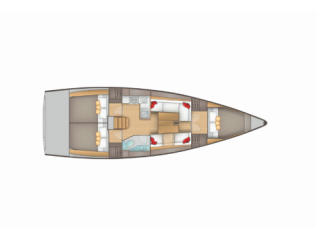

Yacht Base	Marina Kastela, Croatia
Yacht ID	5127
Yacht Brands	AD Boats
Yacht Name	Navis Celere
Production Year	2017
Length	38 Ft
Cabins	3
Berths	6 + 2
WC/Shower	1

COMFORT: Bed linen, Bedlinen and towels

DECK: Anchor Jambo, Anchor line, Anchor swivel, Bathing platform, Bimini top, Black ball, Black conus, Boat hook, Bosun's chair (Safe seat)(boatswain's chair), Canister for water, Cockpit table with light, Cockpit/stern, outside shower, Dinghy, Dinghy (byboat) pump, Dinghy with outboard engine, Electric anchor windlass, Fenders, Gangway, Hawser, Jerry cans for diesel, Mooring ropes, Oil filter, Plastic bucket, Repair box for dinghy, Round/globular fender, Spare anchor (Reserve, Auxiliary anchor), Spotlight / Headlights, Sprayhood, Spring line, Water hose