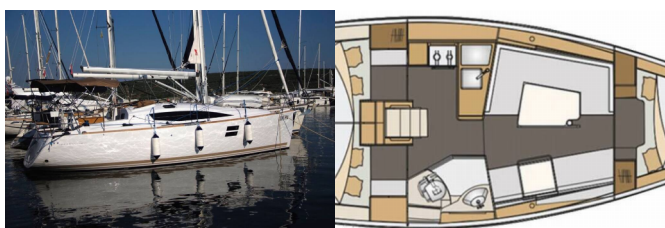

Yacht Base	Marina Punat, Krk, Croatia
Yacht ID	5111
Yacht Brands	Elan Marine
Yacht Name	Arashi
Production Year	2017
Length	33 Ft
Cabins	3
Berths	6 + 2
WC/Shower	1

DECK: Anchor, Bimini top, Boat hook, Cockpit table, Cockpit/stern, outside shower, Electric anchor windlass, Fenders, Mooring ropes, Oil filter, Plastic bucket, Round/globular fender, Sprayhood, Water hose, Winch handles

ENTERTAINMENT: LCD TV

GALLEY: Gas bottles

INTERIOR: Bilge pump handle, Lowerable salon table, Yacht documents

NAVIGATION: Binoculars, Bow thruster, Divider, nautic chart, GPS chart plotter, Hand bearing compass, Harbour guides, List of lights, Nautical charts, Triangles, Wind/speed/depth instruments