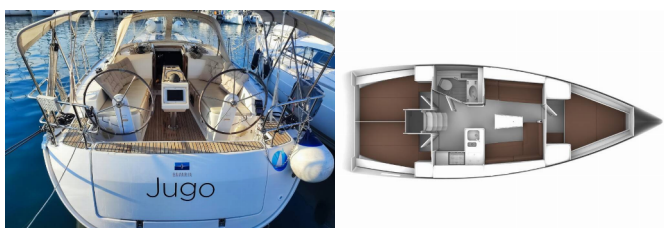

Yacht Base	Marina Punat, Krk, Croatia
Yacht ID	5096
Yacht Brands	Bavaria
Yacht Name	Jugo
Production Year	2015
Length	37 Ft
Cabins	3
Berths	6 + 1
WC/Shower	1

DECK: Anchor, Bimini top, Boat hook, Cockpit table, Cockpit/stern, outside shower, Electric anchor windlass, Fenders, Mooring ropes, Oil filter, Plastic bucket, Round/globular fender, Sprayhood, Water hose, Winch handles

ENTERTAINMENT: LCD TV

GALLEY: Gas bottles

INTERIOR: Bilge pump handle, Yacht documents

NAVIGATION: Autopilot, Binoculars, Bow thruster, Divider, nautic chart, GPS chart plotter, Hand bearing compass, Harbour guides, List of lights, Nautical charts, Triangles, Wind/speed/depth instruments