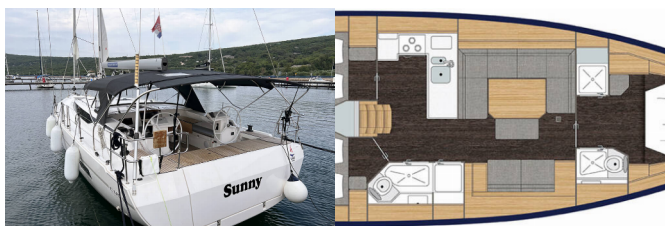

Web: [www.allure-navis.com](http://www.allure-navis.com)

<b>Yacht Base</b>	Marina Punat, Krk, Croatia
<b>Yacht ID</b>	5069
<b>Yacht Brands</b>	Bavaria
<b>Yacht Name</b>	Sunny
<b>Production Year</b>	2023
<b>Length</b>	46 Ft
<b>Cabins</b>	3
<b>Berths</b>	6 + 2
<b>WC/Shower</b>	2

**DECK:** Anchor, Bathing platform, Bimini top, Boat hook, Cockpit table, Cockpit/stern, outside shower, Dinghy, Electric anchor windlass, Fenders, Grill/Barbecue/Plancha, Mooring ropes, Oil filter, Plastic bucket, Round/globular fender, Sprayhood, Winch handles

**ENTERTAINMENT:** LCD TV, mp3 player, Outdoor speakers

**GALLEY:** Gas bottles, Refrigerator

**INTERIOR:** Bilge pump handle, Yacht documents

**NAVIGATION:** Autopilot, Binoculars, Bow thruster, Divider, nautic chart, GPS chart plotter, GPS chart plotter - cockpit, Hand bearing compass, Harbour guides, List of lights, Nautical charts, Triangles, Wind/speed/depth instruments