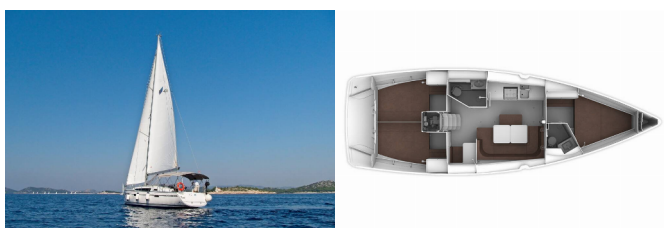

Yacht Base	Marina Hramina, Murter, Croatia
Yacht ID	506
Yacht Brands	Bavaria
Yacht Name	MH 66
Production Year	2016
Length	41 Ft
Cabins	3
Berths	6 + 1
Max Persons	7
WC/Shower	2

COMFORT: Bed linen, Blankets, Pillows, Towels

DECK: Anchor with chain, Bathing platform, Bilge pump - Mechanic, Bimini top, Boat hook, Bosun's chair (Safe seat) (boatswain's chair), Cockpit table, Cockpit/stern, outside shower, Deck brush, Dinghy, Electric anchor windlass, Fenders, Fuel funnel, Gangway, Impeller, Jerry cans for diesel, Main Deck Compass, Mooring ropes, Plastic bucket, Reserve motor oil, Sprayhood, Swimming ladder, Teak cockpit, Water hose, Winch handles