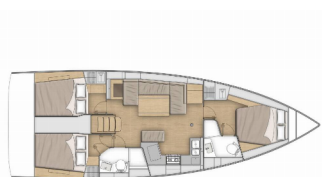

OCEANIS 40.1

Kelani (2024)

Allure Navis D.O.O. • Antuna Branka Šimića 33 • 21000 Split • Croatia

Phone: +385 95 502 0094

Phone 2: +385 99 844 2210

E-mail: info@allure-navis.com

Web: www.allure-navis.com

Yacht Base	Pula, ACI Marina Pomer, Croatia
Yacht ID	5045
Yacht Brands	Beneteau
Yacht Name	Kelani
Production Year	2024
Length	42 Ft
Cabins	3
Berths	6 + 2
WC/Shower	2

COMFORT: Bed linen, Cockpit cushions, Mosquito nets, Towels

DECK: Anchor, Anchor with chain, Bathing platform, Bilge pump - Mechanic, Bimini top, Boat hook, Bosun's chair (Safe seat) (boatswain's chair), Cockpit table, Cockpit/stern, outside shower, Dinghy, Electric anchor windlass, Fenders, Gangway, Round/globular fender, Sprayhood

ENTERTAINMENT: FUSION sound system, Indoor speakers, Outdoor speakers, Radio with USB

GALLEY: Freezer, Gas bottles, Hot water, Kitchen utensils (Galley equipment, cutlery), Oven, Refrigerator, Sink, Stove

INTERIOR: Ambiental lighting, Convertible table in salon

NAVIGATION: Autopilot, Binoculars, Bow thruster, Compass, GPS chart plotter - cockpit, Navigation (Nautical) charts and nautical guide, Pilot book, Wind instrument/Anemometer

SAFETY: Buoyant smoke signal, Distress signals, Fire axe, Fire extinguisher, First aid kit, Fog horn, Life belts (Safety harness), Life jackets, VHF radio

SAILS: Electric winch

YACHT ELECTRICS: Battery charger, Bilge pump - Electric, Heating, Service batteries, Shore connection 220 V, Solar panels, USB sockets