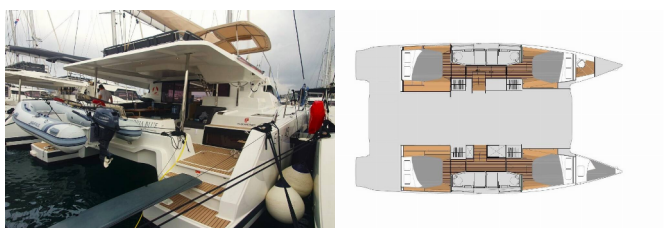

Yacht Base	Trogir, Yachtclub Seget (Marina Baotić), Croatia
Yacht ID	5044
Yacht Brands	Fountaine Pajot
Yacht Name	Adria Blue
Production Year	2024
Length	44 Ft
Cabins	4 + 1
Berths	8 + 2 + 1
WC/Shower	4 + 1

COMFORT: Beach towel, Bed linen, Cockpit cushions, Towels

DECK: Anchor chain counter, Bilge pump - Mechanic, Bimini top, Boat hook, Bosun's chair (Safe seat)(boatswain's chair), Cockpit fridge, Cockpit table, Cockpit/stern, outside shower, Davit, Dinghy, Electric anchor windlass, Fenders, Gangway, Grill/Barbecue/Plancha, Outboard engine, Spare anchor (Reserve, Auxiliary anchor), Sprayhood, Teak cockpit